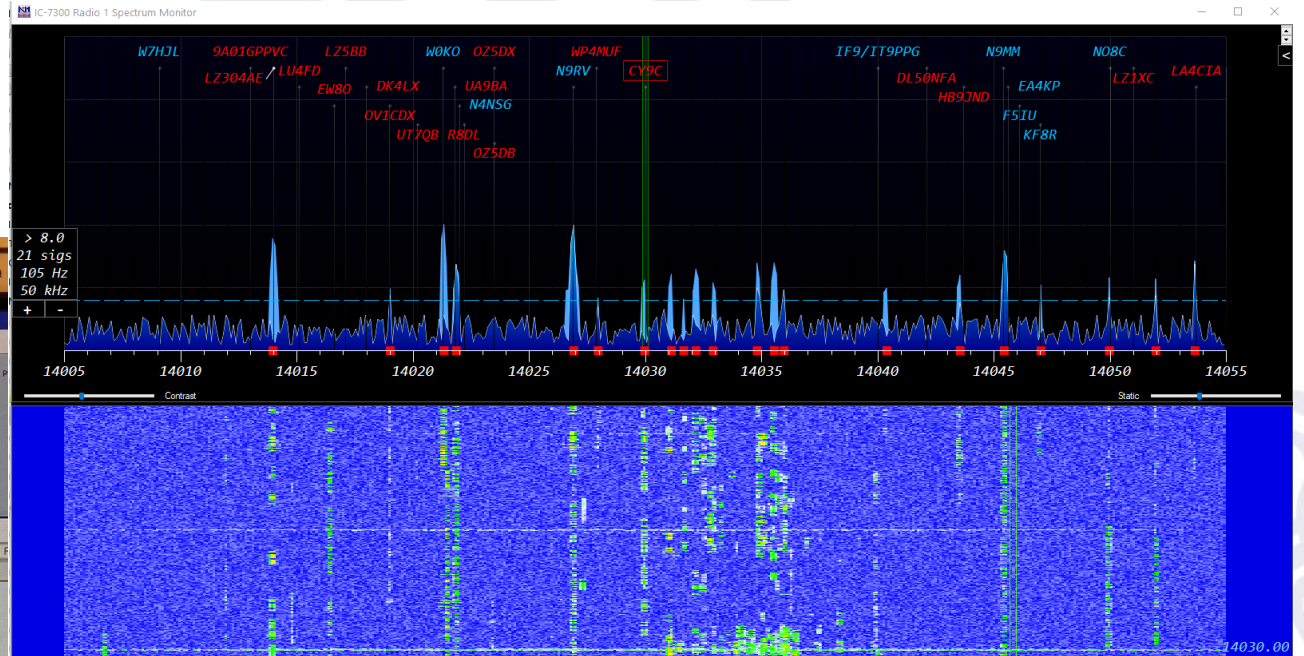

Antenna2 (Tx2) to TL-922 & B1

Please check the RF Power before

040.00 CW FLEX-6000 Series Slice 1 Op: EZYOTA

05:45:07Z

JA2

F1 Cq	F2 report	F3 Tu	F4 EZYOTA	F5 His Call	F6 Mystation
F7 Agn?	F8 EE	F9 Nr?	F10 Name	F11 Wipe	F12 Roger

Regional Hdq 42° LP 223° 14122km 8775mi SR 21:45Z SS 07:31Z

Call	Freq	M...	Snt	Rcv	Pfx	Name	Comment	Computer
22-12-08 05:21	RW0UL	21040.00	CW	599	599	UA9		E23NEZ-HS0AC
22-12-08 05:24	9J2REK	21040.00	CW	599	599	9J		E23NEZ-HS0AC
22-12-08 05:26	BD8ASG	21040.00	CW	599	599	BY		E23NEZ-HS0AC
22-12-08 05:28	JA7BWT	21040.00	CW	599	599	JA		E23NEZ-HS0AC
22-12-08 05:29	JF15EK	21040.00	CW	599	599	JA		E23NEZ-HS0AC
22-12-08 05:30	JAROMA	21040.00	CW	599	599	JA		E23NEZ-HS0AC
22-12-08 05:32	BI8CCJ	21040.00	CW	599	599	BY		E23NEZ-HS0AC
22-12-08 05:36	UA6YH	21040.00	CW	599	599	UA		E23NEZ-HS0AC
22-12-08 05:39	YD2UTC	21040.00	CW	599	599	YB		E23NEZ-HS0AC
22-12-08 05:41	RZ9Y	21040.00	CW	599	599	UA9		E23NEZ-HS0AC
22-12-08 05:42	JA3KVT	21040.00	CW	599	599	JA		E23NEZ-HS0AC
22-12-08 05:44	JABXCQ	21040.00	CW	599	599	JA		E23NEZ-HS0AC

Info - EZYOTA - Exch: 599

JA: ASUJAPAN, Zn 26, Hdq 42° LP 223° 14122km 8775mi
Sunrise 21:45Z Sunset 07:31Z His time: 1440(Thu)
WCY DX: DMWVY2-450 -> C2 E23NEZ-HS0AC-141181-07 579-140 SA-ERU GMF-MN-AU-NO
Gr - 10, 100, 60m, 44m

Goal 70
56
42

EZYOTA
Last QSO
00:41

Network Status E23NEZ-HS0AC 192.168.1.33 - 1 Stations in network

Computer	IP Address	Pass	Run	10	100	Freq	Op	Msg
E23NEZ-HS0AC	192.168.1.33	21040.00	Run	33	20	21040.00	E2YOTA