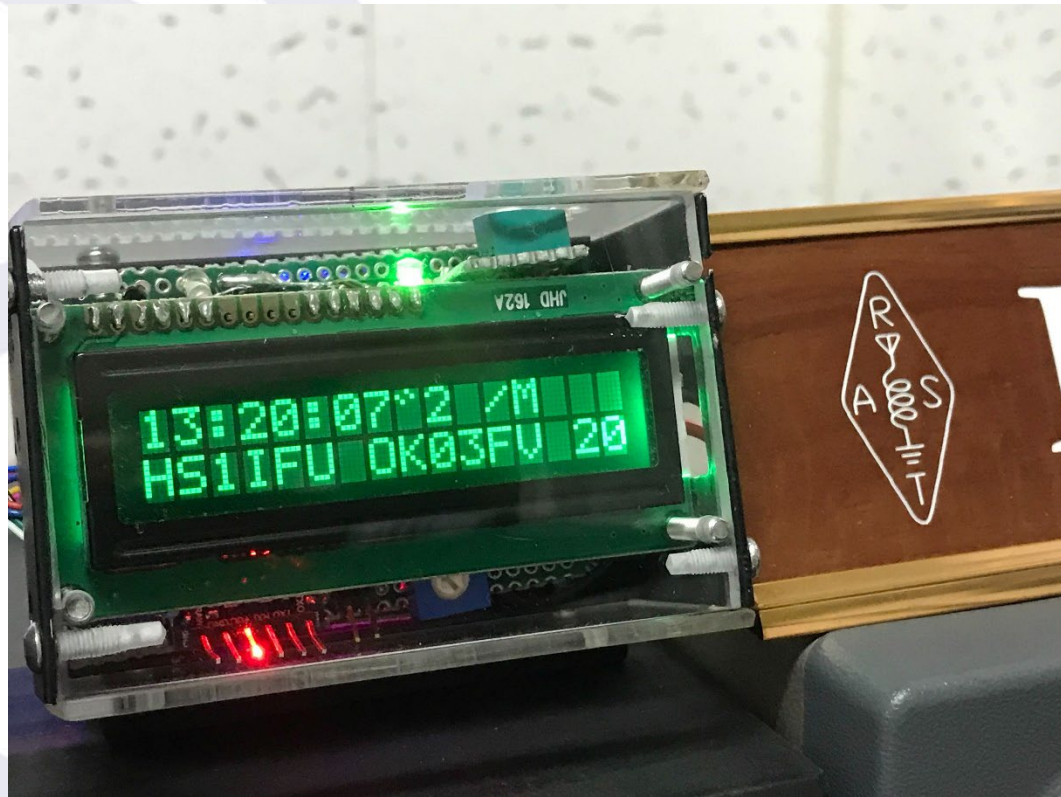

สมาคมวิทยุสมัครเล่นแห่งประเทศไทย ในพระบรมราชูปถัมภ์ (RAST)